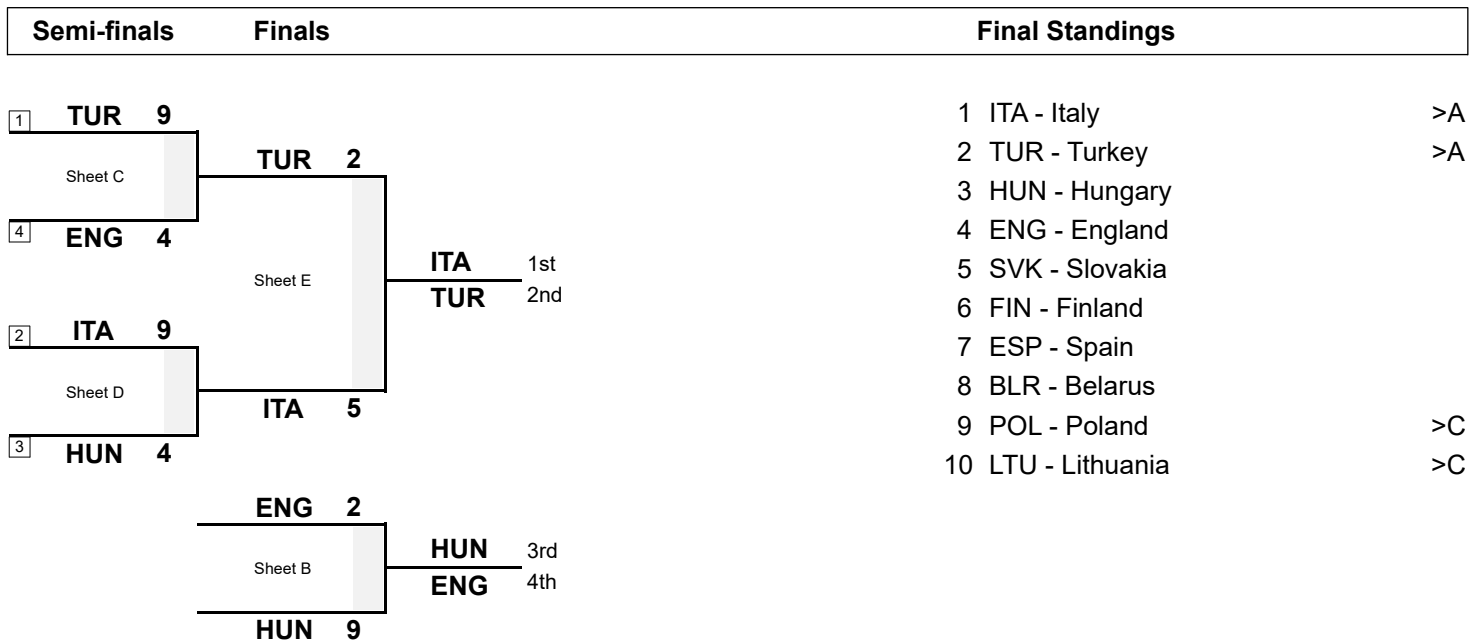

SAT 23 NOV 2019
Start Time 12:00

Finals

Session Results and Standings

Sheet	Game	Team	LSFE	1	2	3	4	5	6	7	8	9	10	Extra Ends	Total
B	11	ENG - England		1	0	0	0	0	0	1	0	0	X		2
	11	HUN - Hungary	*	0	0	0	0	2	2	0	1	4	X		9
E	11	ITA - Italy		0	0	2	0	2	1	0	0	0	X		5
	11	TUR - Turkey	*	0	0	0	1	0	0	1	0	0	X		2

Play-offs Bracket

Legend:

>A To A-Division

>C To C-Division

LSFE(*) Last Stone First End

X Unplayed/unfinished end due to concession